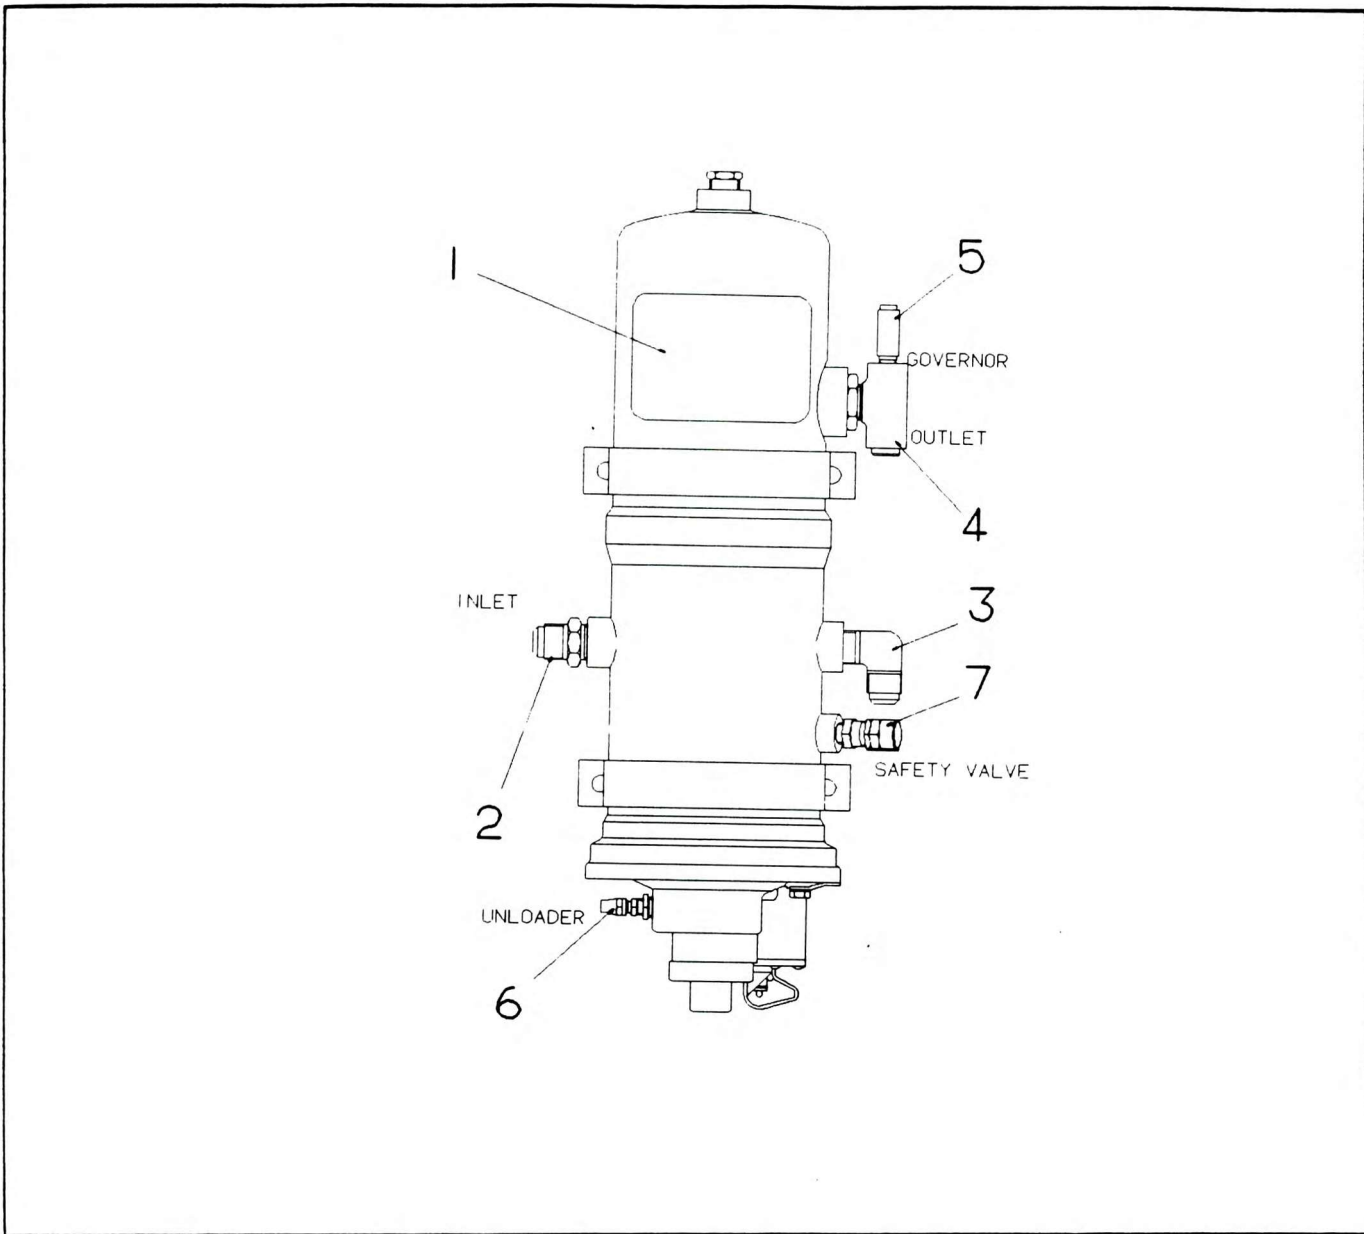

RESERVOIR AIR DRYER SUB ASSEMBLY

NO.	PART NO.	QTY.	DESCRIPTION	NO.	PART NO.	QTY.	DESCRIPTION
1 +	8866108	1	Dryer Air				
2	8303734	1	Adaptor Male $\frac{5}{8}$ "				
3	7-446-100807	1	Elbow $\frac{3}{8}$ " OD Tube x $\frac{1}{2}$ " NPTF				
4	7-443-991043	1	Tee Adaptor				
5	7-443-990986	1	Special T Adaptor				
6	7-443-990964	1	Adaptor $\frac{1}{4}$ " NPTF x $\frac{1}{4}$ " Tube				
7	8352964	1	Safety Valve				